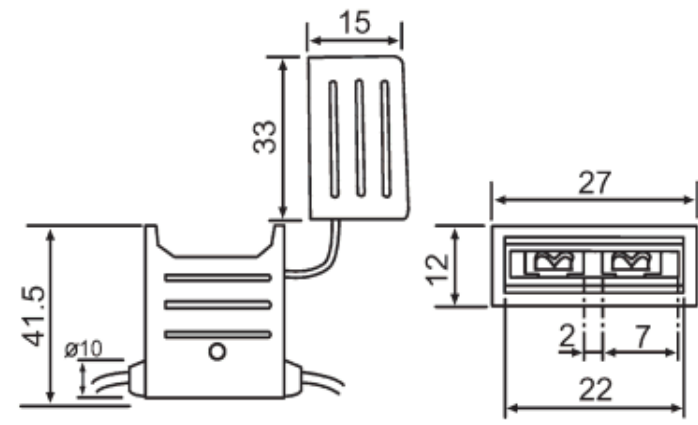

Maximum rated value: 6A.250V.AC

S1038-6

wire size	wire diameter	inner copper	wire length
	4mm	40*0.18mm	28cm

Maximum rated value: 6A.250V.AC

S1038-4

wire size	wire diameter	inner copper	wire length
	4mm	40*0.18mm	28cm