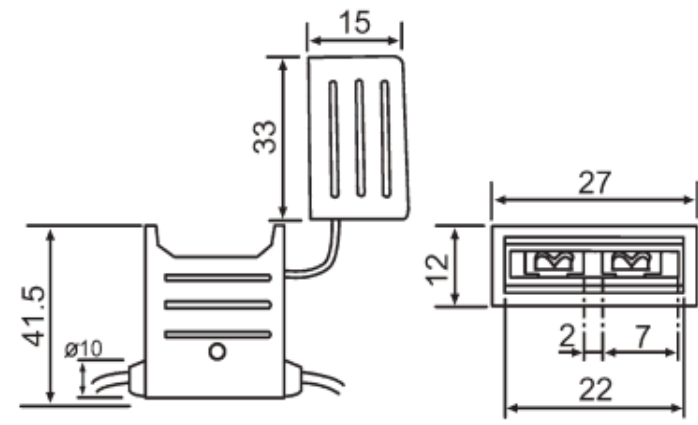

Maximum rated value: 6A.250V.AC

**S1038-6**

wire size	wire diameter	inner copper	wire length
	4mm	40*0.18mm	28cm

Maximum rated value: 6A.250V.AC

**S1038-4**

wire size	wire diameter	inner copper	wire length
	4mm	40*0.18mm	28cm